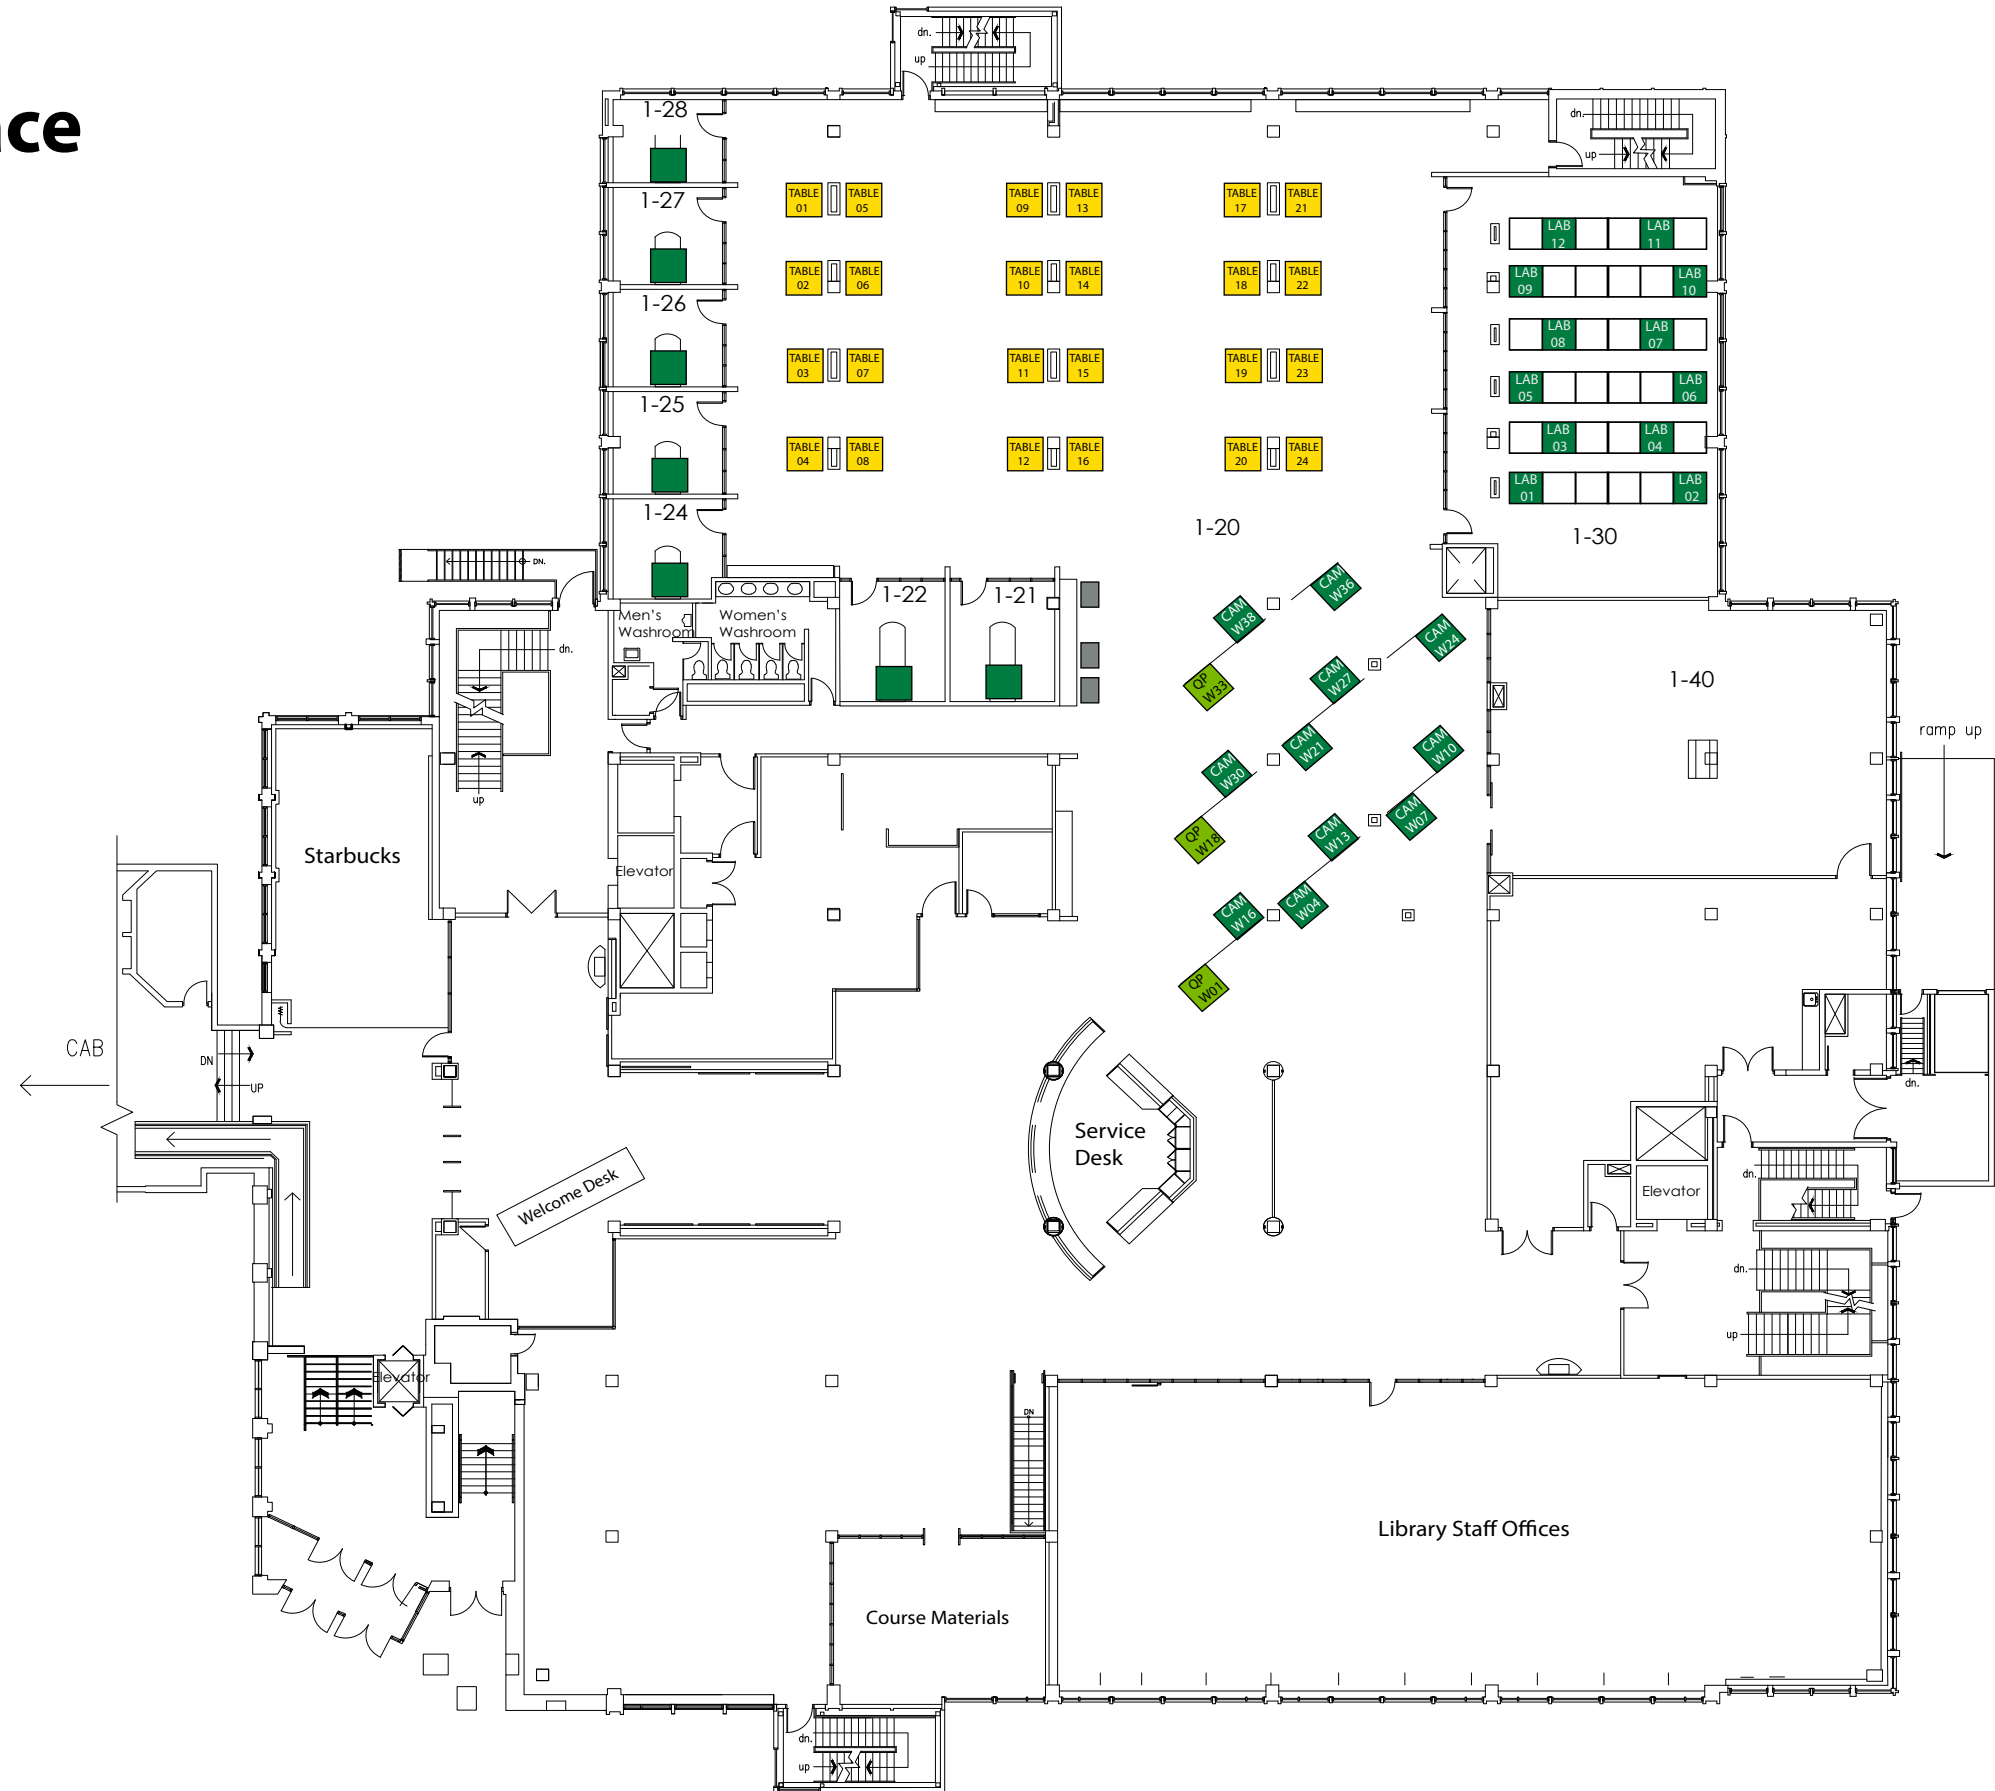

Cameron Library Space First Floor

- updated 27 August 2020

Legend

- Printer
- Quick Print (30 min max.)
- Computing Station (2 1/2 hr max.)
- Study Station (no computer, 2 1/2 hr max.)

Cameron Library Space Basement

- updated 27 August 2020

Legend

- Printer
- Scanner
- Computing Station (2 1/2 hr max.)
- Mac Computing Station (2 1/2 hr max.)
- Study Station (no computer, 2 1/2 hr max.)