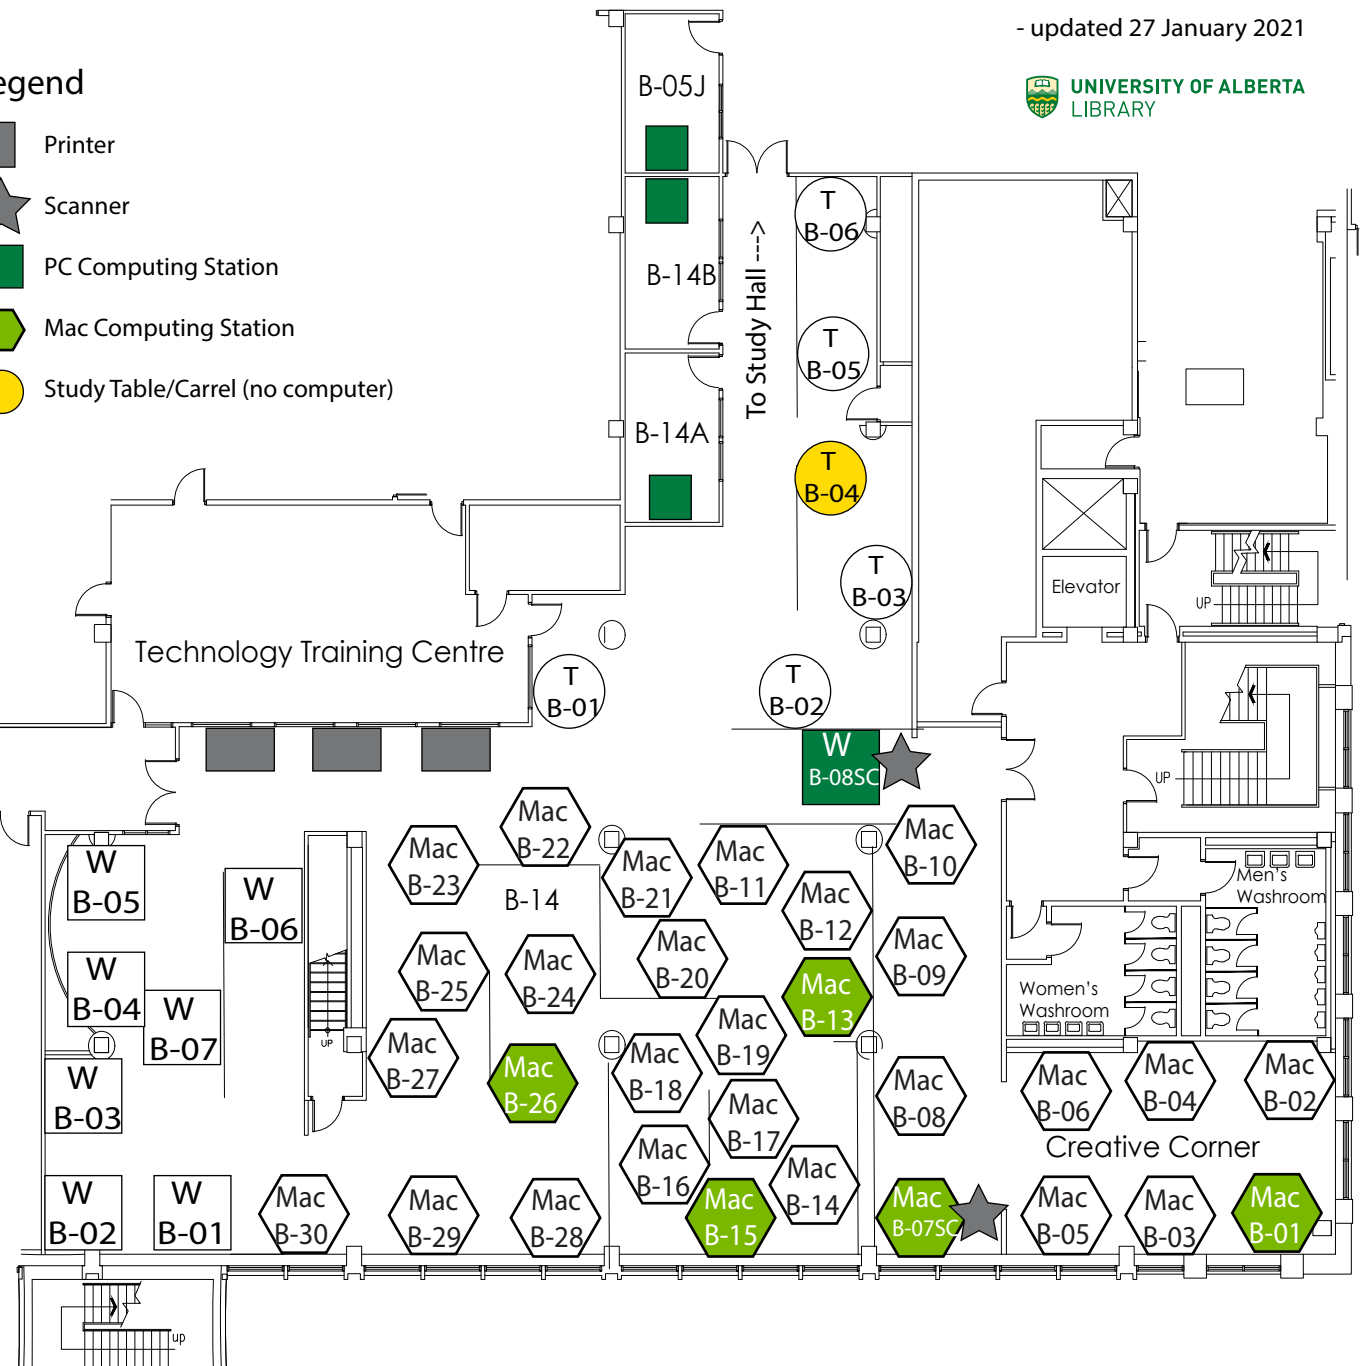

# Cameron Library Space Basement - Knowledge Common

- updated 27 January 2021

## Legend

-  Printer
-  Scanner
-  PC Computing Station
-  Mac Computing Station
-  Study Table/Carrel (no computer)

For the safety of our University of Alberta community, we ask that you please respect our guidelines for this library space as outlined on our website: [library.ualberta.ca/seats](http://library.ualberta.ca/seats)