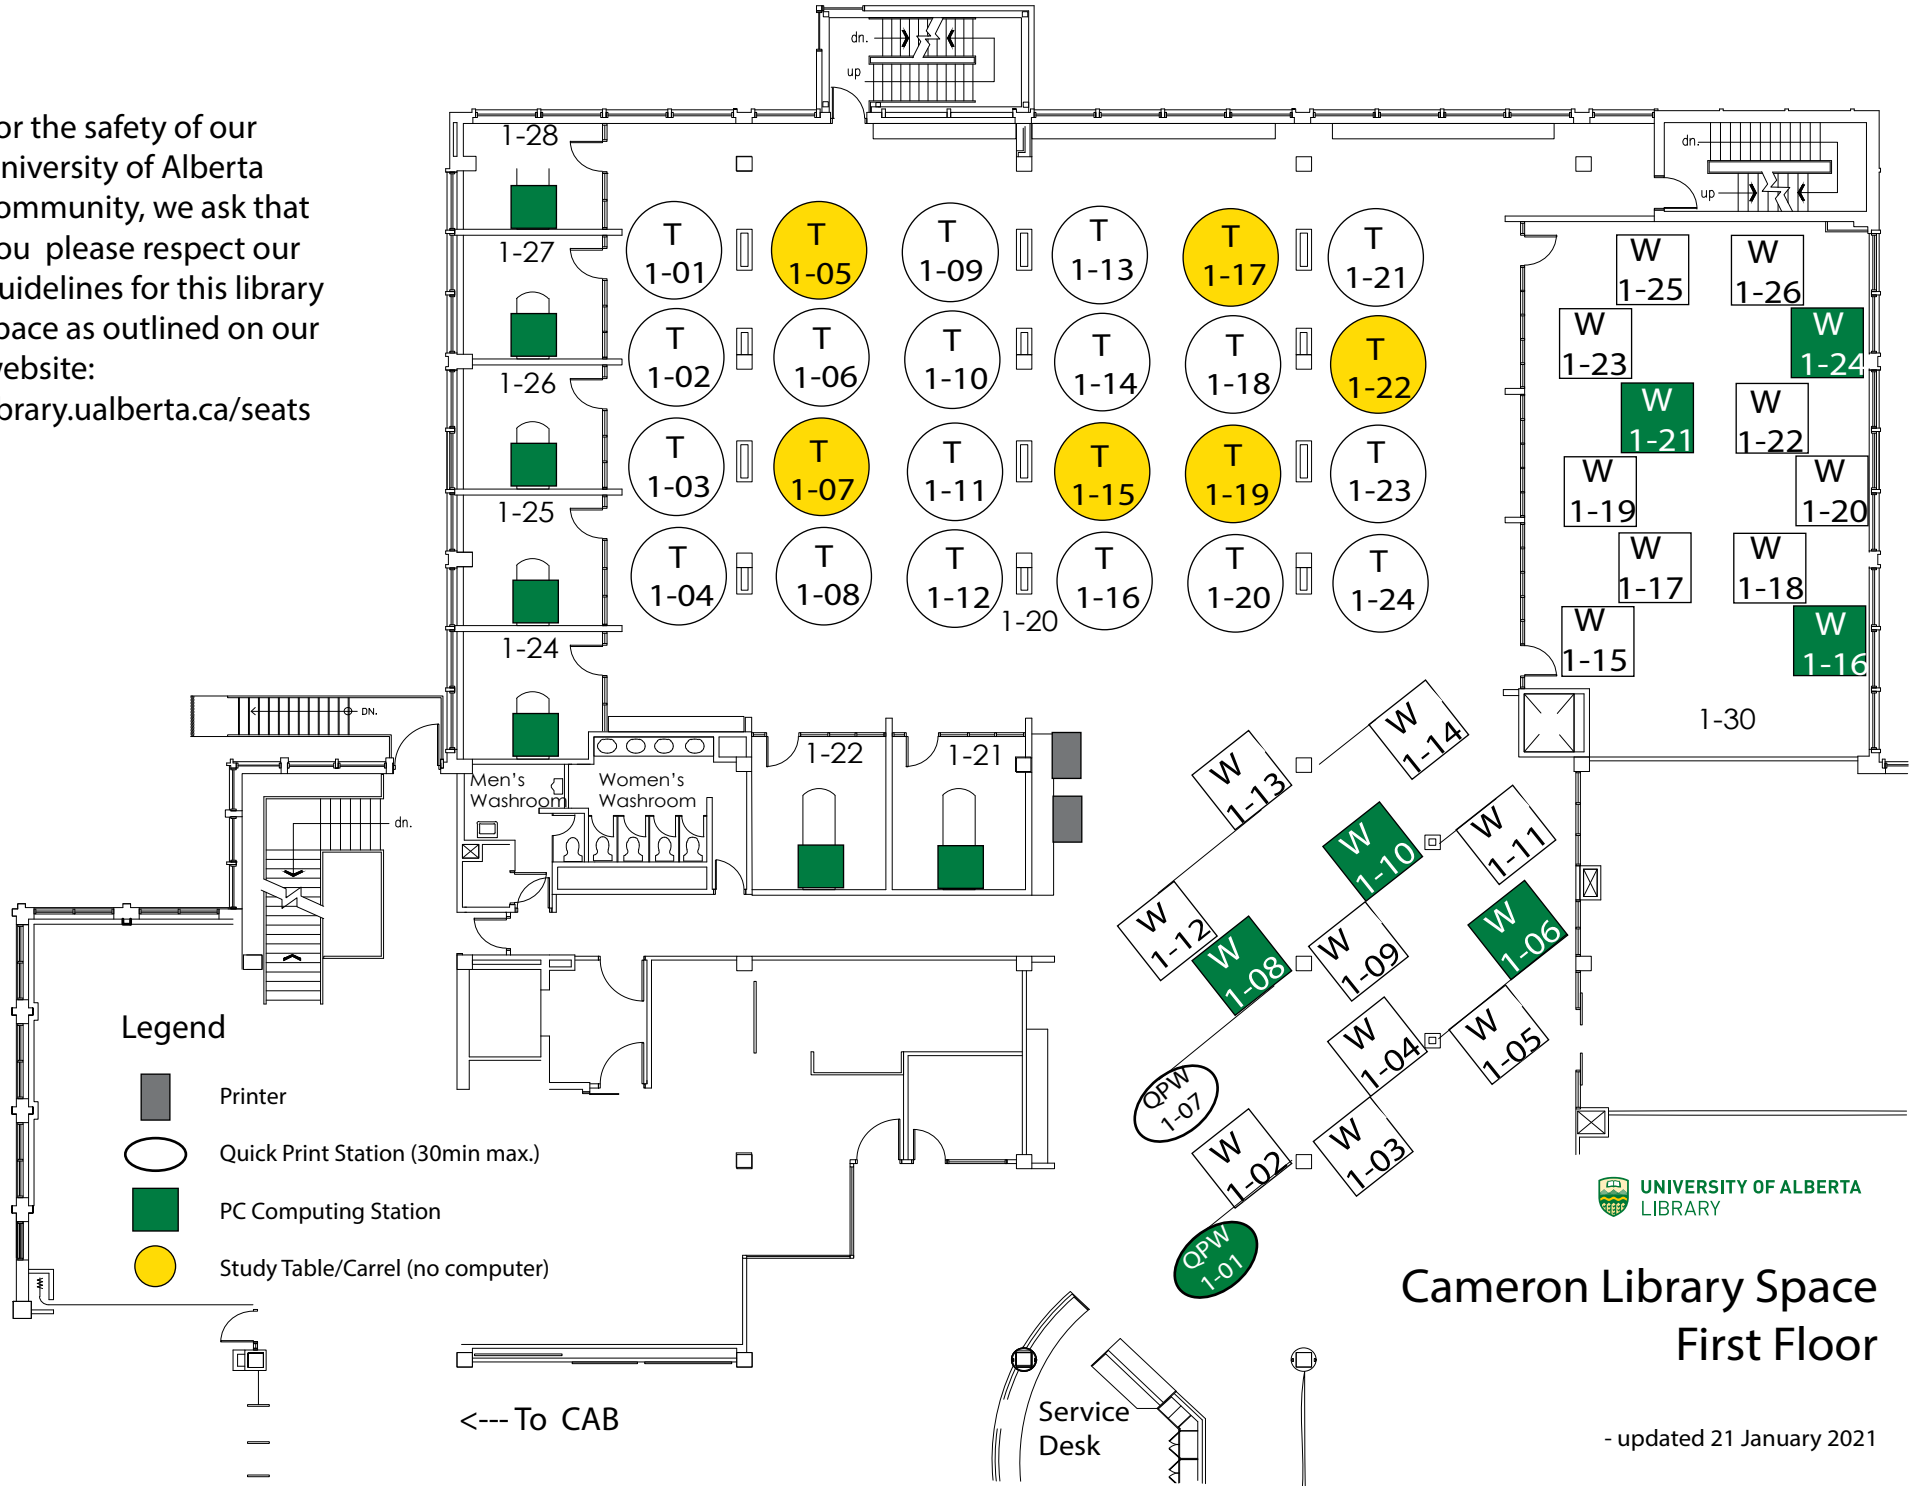

For the safety of our University of Alberta community, we ask that you please respect our guidelines for this library space as outlined on our website: library.ualberta.ca/seats

- Legend**
-  Printer
 -  Quick Print Station (30min max.)
 -  PC Computing Station
 -  Study Table/Carrel (no computer)

Cameron Library Space First Floor

- updated 21 January 2021