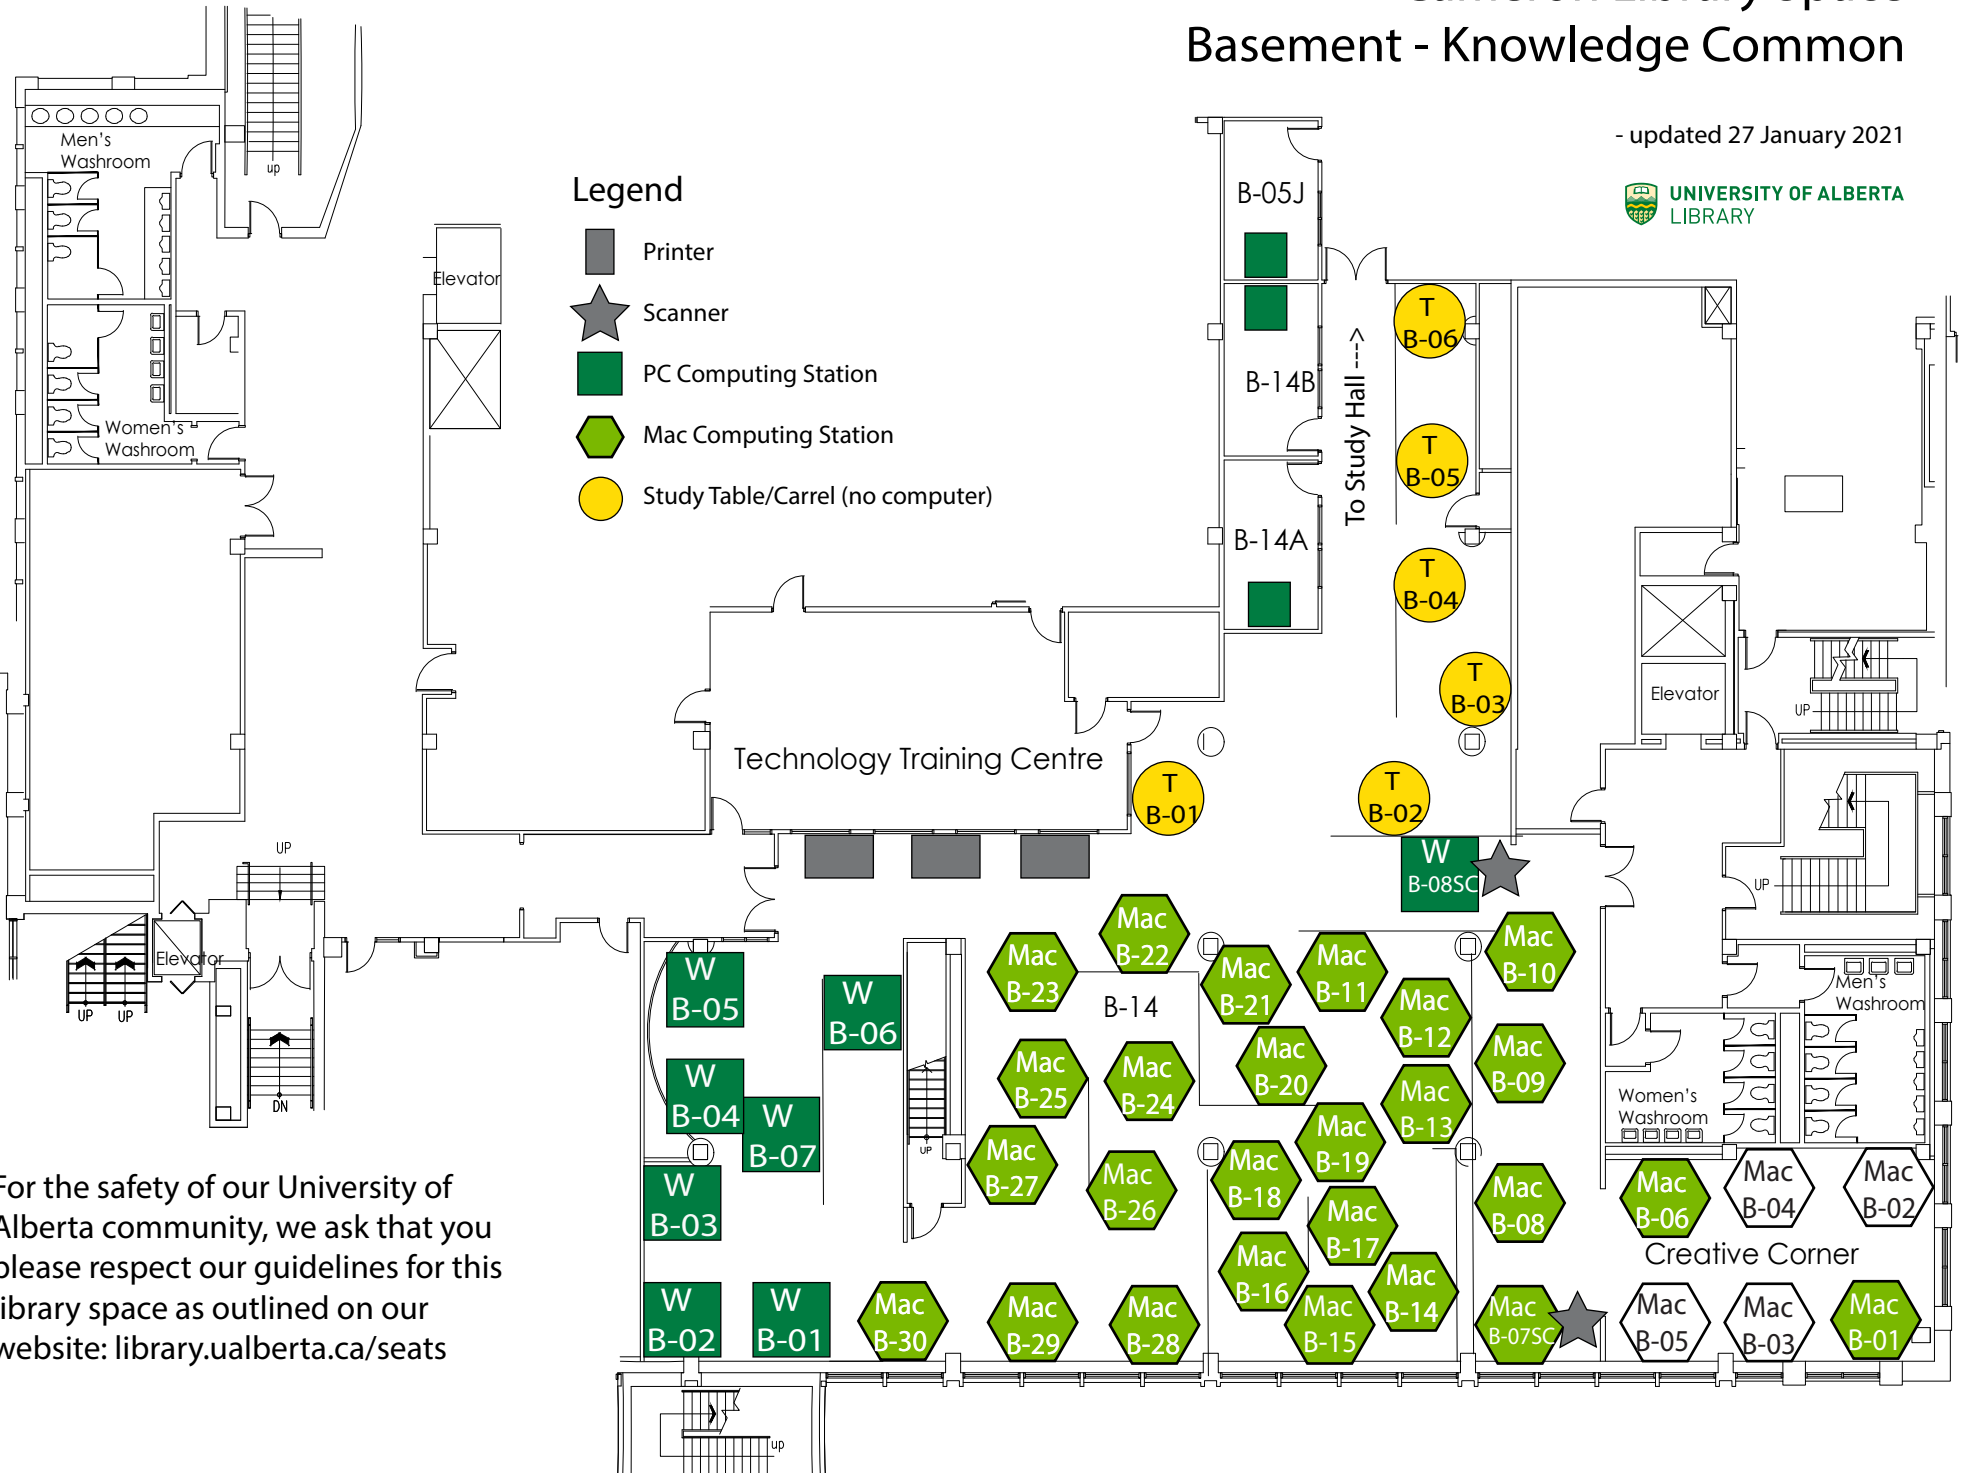

Cameron Library Space Basement - Knowledge Common

- updated 27 January 2021

Legend

-  Printer
-  Scanner
-  PC Computing Station
-  Mac Computing Station
-  Study Table/Carrel (no computer)

For the safety of our University of Alberta community, we ask that you please respect our guidelines for this library space as outlined on our website: library.ualberta.ca/seats