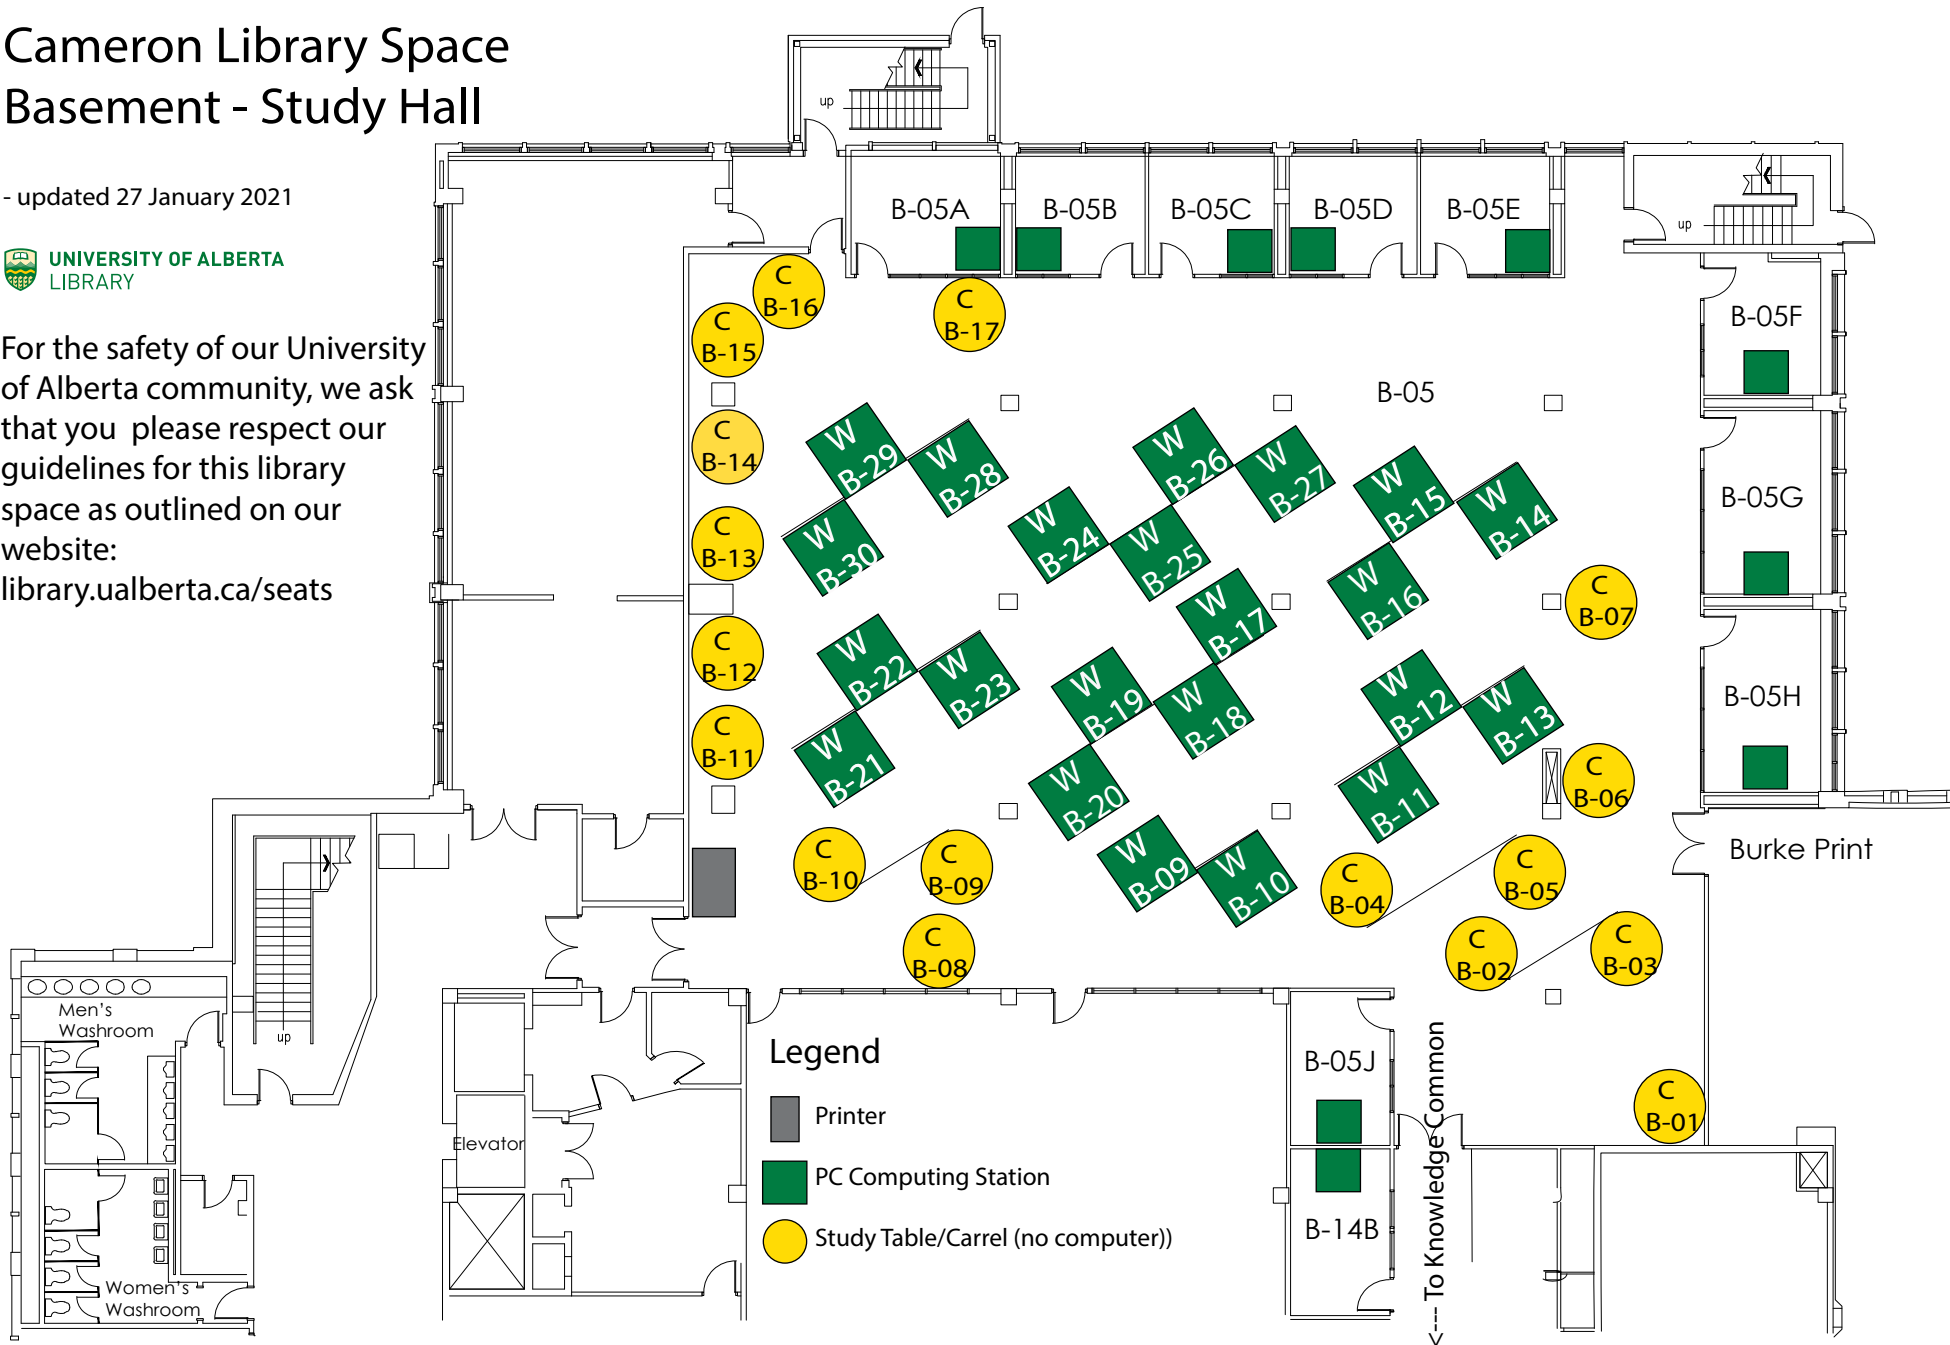

# Cameron Library Space Basement - Study Hall

- updated 27 January 2021

For the safety of our University of Alberta community, we ask that you please respect our guidelines for this library space as outlined on our website:  
[library.ualberta.ca/seats](http://library.ualberta.ca/seats)

**Legend**

-  Printer
-  PC Computing Station
-  Study Table/Carrel (no computer)